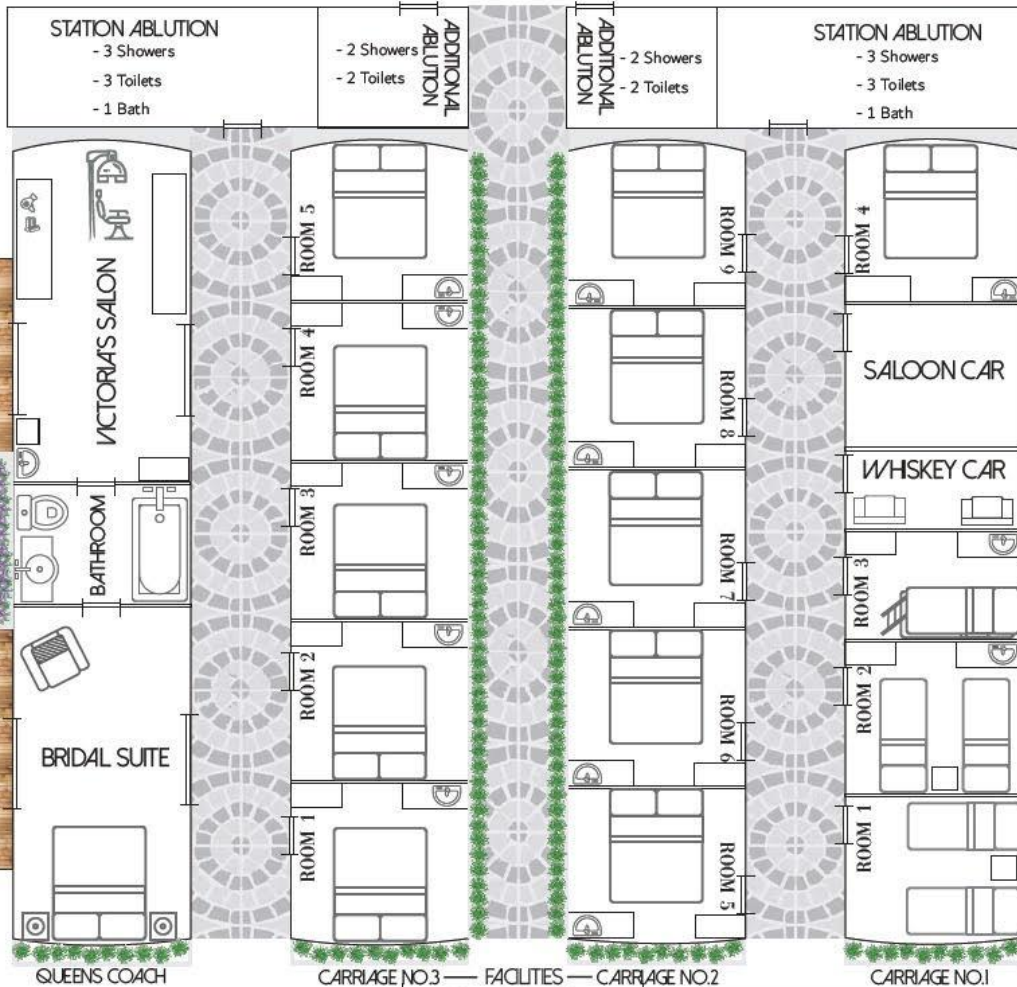

Smitsfield Accommodation

Train Units

Are facilitated with Queen Beds & ablution facilities.

11 Double Bed Rooms

QUEEN SIZE BED

2 Bunk-Bed Rooms

Ideal for family or bachelors

ROOM FACILITIES

B&B R250 p/p/night

Bloch Houses

4 Units with a Beautiful View QUEEN SIZE BED

B&B R1500 p/room/night

Groom's Room

Room No.2

@ Royal Oak Station.

1 Room with 2 Standard single beds

B&B R475 p/p/night Sharing

Train Units

- FACILITIES**
VICTORIA'S SALON
 - 2 Make-up Stations
 - 2 Hair Stations
 - Steamer
 - Microwave
 - Coffee & Tea
 - Fridge
 - Basin

- FACILITIES**
BATHROOM
 - Bath
 - Basin
 - Toilet

- FACILITIES**
BRIDAL SUITE
 - Queen Bed
 - Lounge

- FACILITIES**
 -Queen Bed -Heater
 -Wash Basin -Fan
 -Coffee & Tea -Hangers
 -Hair dryer -Towels

- FACILITIES**
 -2 Bunk Beds
 -Wash Basin
 -Coffee & Tea
 -Towels